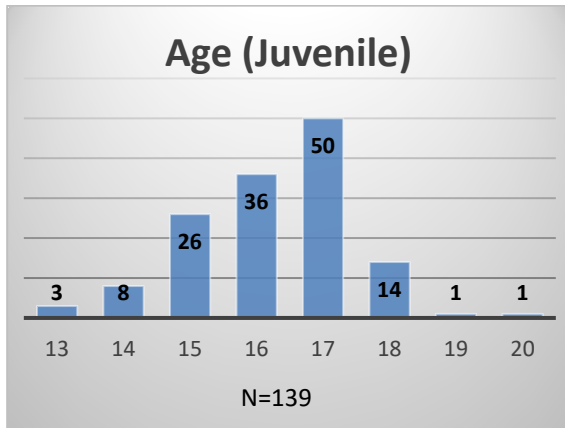

Daily Data Dashboard – December 7, 2022
Demographics for JTDC Population
Wednesday Morning Midnight Count

Total # of probation Involved youth¹: 1,032

¹ Probation Active: Any youth who is pending sentencing with an active social history, has been formally placed on probation or supervision with Cook County Juvenile Probation on the date of the report.

*Age, Gender and Race for Criminal Court population (N=2) is not represented in this report.

Data sources: cFive Supervisor – Probation Population and RMIS – JTDC Population

Daily Data Dashboard – December 7, 2022
Demographics for JTDC Population
Wednesday Morning Midnight Count