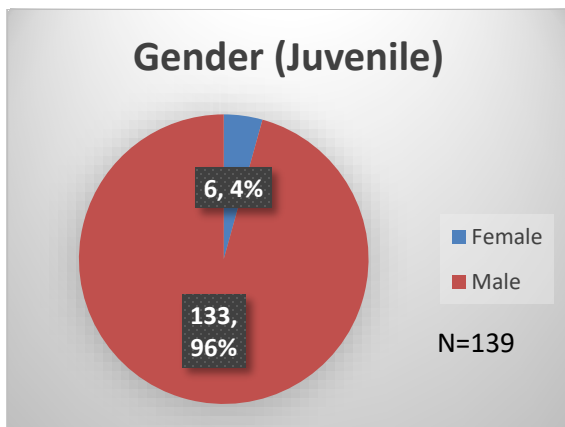

Daily Data Dashboard – December 7, 2022
Demographics for JTDC Population
Wednesday Morning Midnight Count

Total # of probation Involved youth¹: 1,032

¹ Probation Active: Any youth who is pending sentencing with an active social history, has been formally placed on probation or supervision with Cook County Juvenile Probation on the date of the report.

*Age, Gender and Race for Criminal Court population (N=2) is not represented in this report.

Data sources: cFive Supervisor – Probation Population and RMIS – JTDC Population

Daily Data Dashboard – December 7, 2022
Demographics for JTDC Population
Wednesday Morning Midnight Count