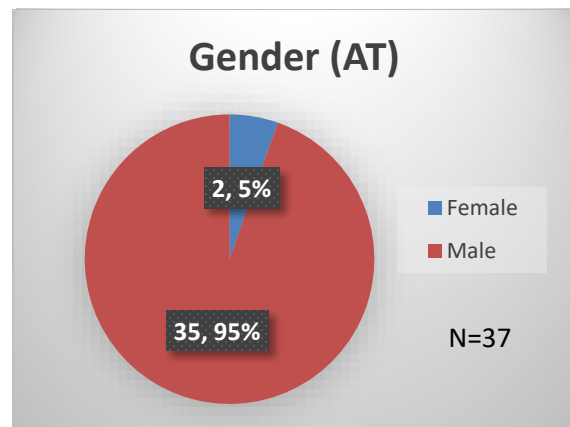

Daily Data Dashboard – December 7, 2022
Demographics for JTDC Population
Wednesday Morning Midnight Count

Total # of probation Involved youth¹: 1,032

¹ Probation Active: Any youth who is pending sentencing with an active social history, has been formally placed on probation or supervision with Cook County Juvenile Probation on the date of the report.

*Age, Gender and Race for Criminal Court population (N=2) is not represented in this report.

Data sources: cFive Supervisor – Probation Population and RMIS – JTDC Population

Daily Data Dashboard – December 7, 2022
Demographics for JTDC Population
Wednesday Morning Midnight Count