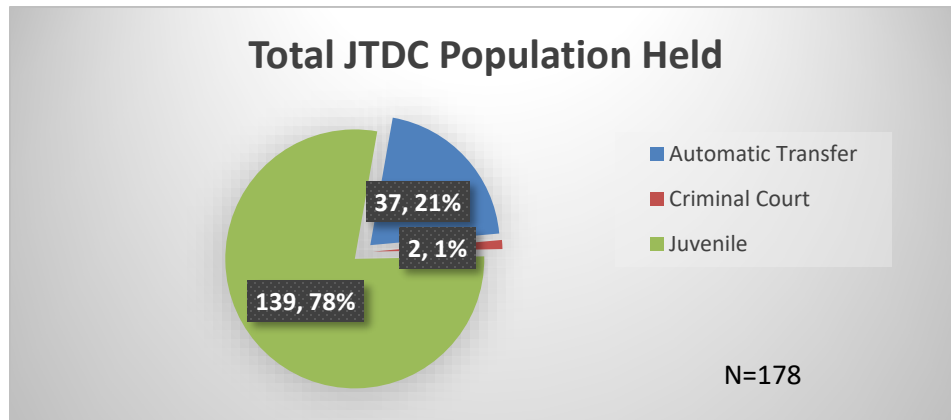

Daily Data Dashboard – December 7, 2022
Demographics for JTDC Population
Wednesday Morning Midnight Count

Total # of probation Involved youth¹: 1,032

¹ Probation Active: Any youth who is pending sentencing with an active social history, has been formally placed on probation or supervision with Cook County Juvenile Probation on the date of the report.

*Age, Gender and Race for Criminal Court population (N=2) is not represented in this report.

Data sources: cFive Supervisor – Probation Population and RMIS – JTDC Population

Daily Data Dashboard – December 7, 2022
Demographics for JTDC Population
Wednesday Morning Midnight Count