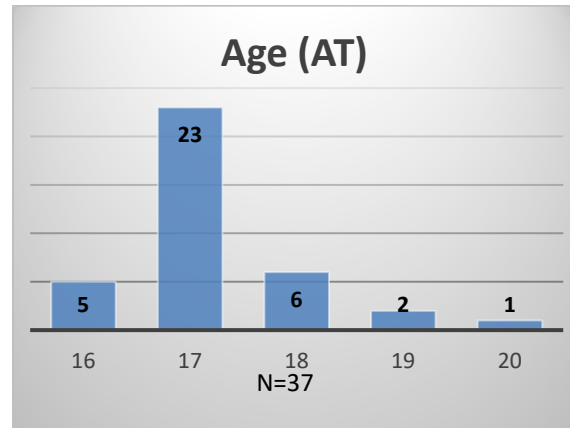

Daily Data Dashboard – December 7, 2022
Demographics for JTDC Population
Wednesday Morning Midnight Count

Total # of probation Involved youth¹: 1,032

¹ Probation Active: Any youth who is pending sentencing with an active social history, has been formally placed on probation or supervision with Cook County Juvenile Probation on the date of the report.

*Age, Gender and Race for Criminal Court population (N=2) is not represented in this report.

Data sources: cFive Supervisor – Probation Population and RMIS – JTDC Population

Daily Data Dashboard – December 7, 2022
Demographics for JTDC Population
Wednesday Morning Midnight Count